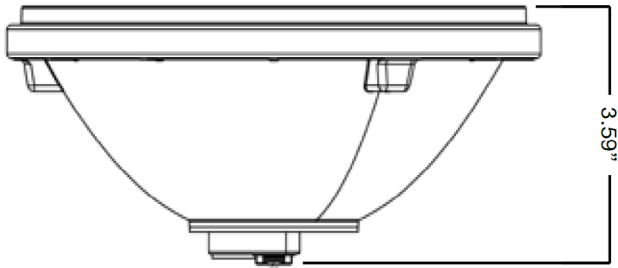

PAR36 LED Logo / Turn-Off Light

LED Technical Data

Construction	
Housing	6061-T6 Aluminium
Finish	Electrocoat Black
Weight	2 lb 7.2 oz (1111 g)
Lens	Proprietary

Electrical			
Voltage	Current	Lumens	Beam Spread
28 VAC/VDC	3.2A	5500	12°H x 12°W