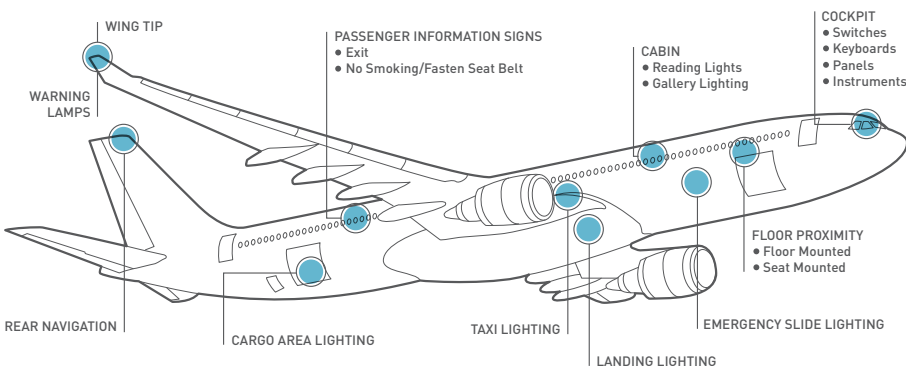

LIGHTING

The leading provider of aircraft lighting with inventory around the world.

Boeing Distribution Services Inc. provides lighting products for all major aircraft fleets, including Boeing, Airbus, Embraer and Canadair. Our inventory is strategically located all over the globe to reduce freight costs, delivery time, shipping liability and loss from breakage. Questions about a replacement? Boeing Distribution Services experts can help your Supply Chain and Engineering teams make the decisions needed to achieve the lowest possible total cost of ownership.

Boeing Distribution Services is the valued supplier of aircraft lamps to Boeing Commercial Aircraft for both Production and Spares, and an authorized distributor for all of the world's major lamp manufacturers, including:

- General Electric
- Welch Allyn
- Wamco
- CML Innovative Technologies
- Osram Sylvania
- Oshino
- Advanced Micro Lights
- Norman Lamps
- Minilampe
- Havells Sylvania
- LEDVANCE